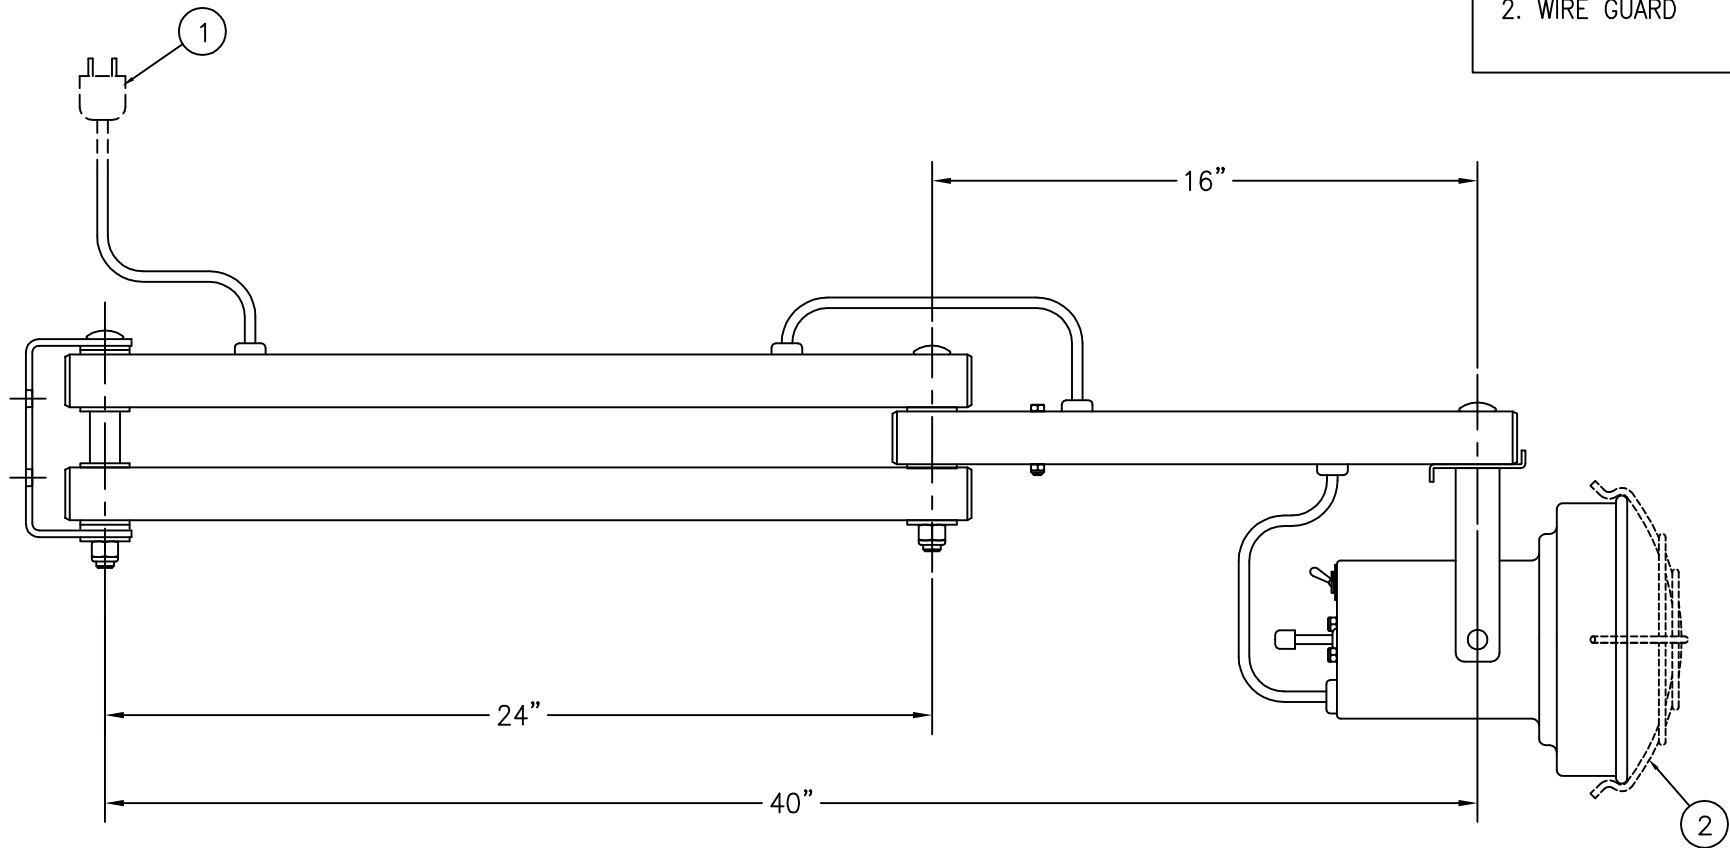

OPTIONS:

- 1. 3 WIRE LEAD
- 2. WIRE GUARD

L-640 DOCK LIGHT  
MOUNTING PLATE

L-640 DOCK LIGHT

DATE: APR-10-25	SCALE: 1:6
DRAWN: OC, AS	DWG NO: L640
APPROVED: -	PART NO: N/A