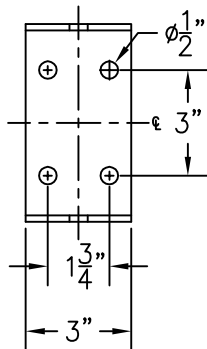

OPTIONS:

- 1. 3 WIRE LEAD
- 2. WIRE GUARD

L-640 DOCK LIGHT  
MOUNTING PLATE

L-640 DOCK LIGHT

DATE: APR-10-25	SCALE: 1:6
DRAWN: OC, AS	DWG NO: L640
APPROVED: -	PART NO: N/A